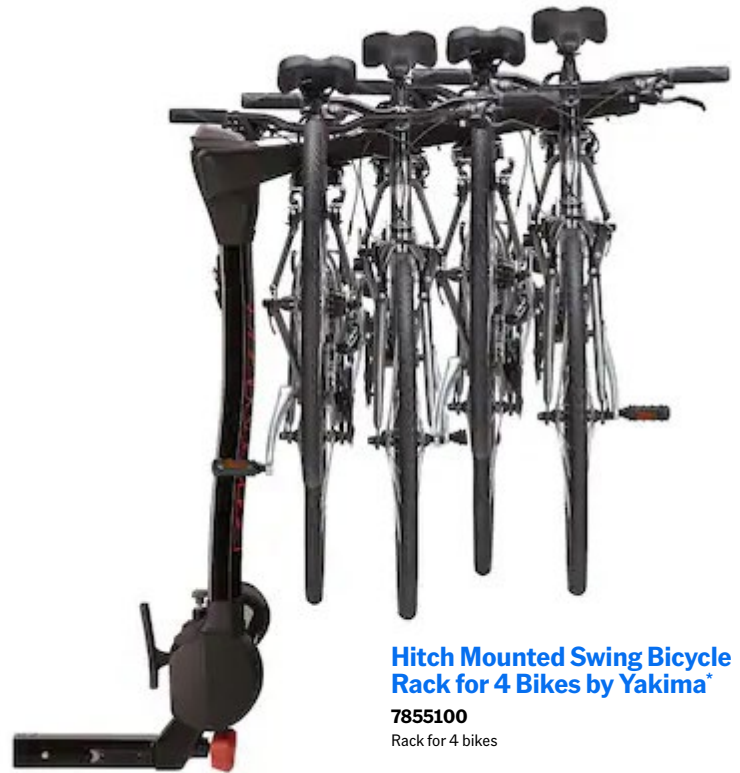

*Indicates a Ford Licensed Accessory (FLA)
All parts are subject to availability at time of order/purchase

TOP IT OFF

Racks & Carriers

Adjustable Bed Rack by Yakima*

9955100
Adjustable height from 19" to 30"

Stand Up Paddleboard Carrier by Yakima*

7855100
Carries up to two SUP boards**

Telescoping Bed Side Bars by Yakima*

9955100
Adjustable from 36-64" **

Roof Rack & Cross Bar System by Yakima*

7855100
60" crossbars and locking base towers

Canoe Carrier for Roof Racks by Thule*

7855100
Protects canoe during transit

Bike Carrier Hitch Swing Adaptor by Yakima*

7855100
Swings open 90 degrees

Hitch Mounted Swing Bicycle Rack for 4 Bikes by Yakima*