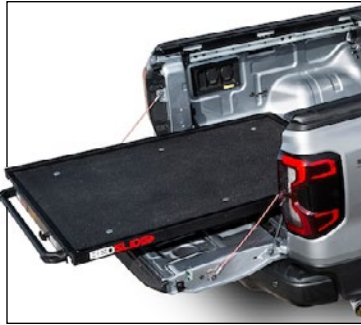

Bed Slide*

99113C37

1,000 lb. Capacity