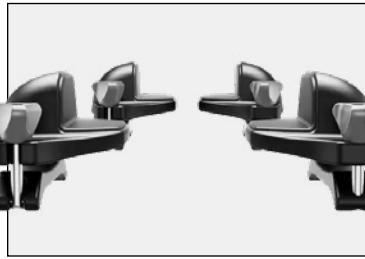

Stand Up Paddleboard Carrier by Yakima*

7855100
Carries up to two SUP boards**

Telescoping Bed Side Bars by Yakima*

9955100
Adjustable from 36-64" **

Roof Rack & Cross Bar System by Yakima*

7855100
60" crossbars and locking base towers

Canoe Carrier for Roof Racks by Thule*

7855100
Protects canoe during transit

Bike Carrier Hitch Swing Adaptor by Yakima*

7855100
Swings open 90 degrees

Hitch Mounted Swing Bicycle Rack for 4 Bikes by Yakima*