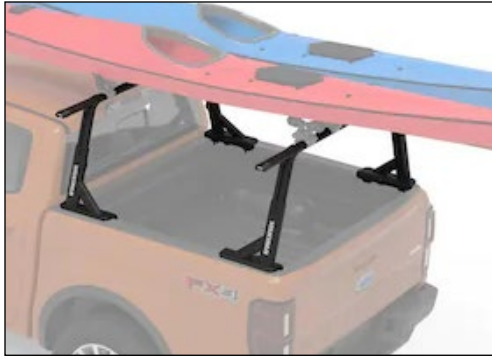

*Indicates a Ford Licensed Accessory (FLA)
All parts are subject to availability at time of order/purchase

TOP IT OFF

Racks & Carriers

Adjustable Bed Rack by Yakima*

9955100
Adjustable height from 19" to 30"