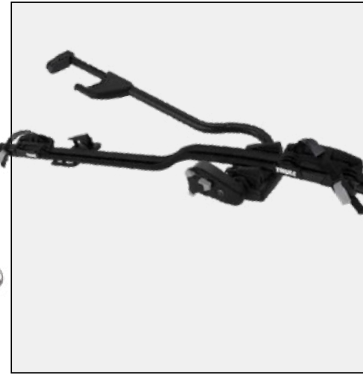

Rack Mounted Upright Bicycle Carrier by Thule*

7855100
Carrier for 1 bike