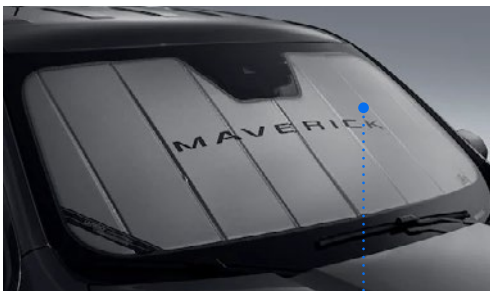

UVS100 Custom Sunscreen*

78519A02
Helps reduce the interior temperature