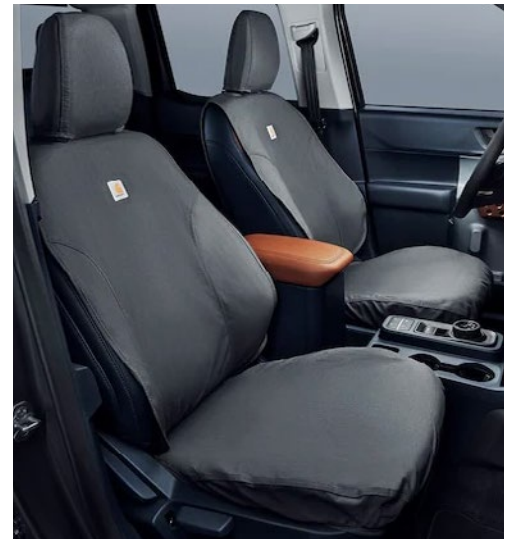

Covercraft Carhartt Gravel Seat Savers*

15600D20
Helps protect from the rigors of everyday use

*Indicates a Ford Licensed Accessory (FLA)
All parts are subject to availability at time of order/purchase