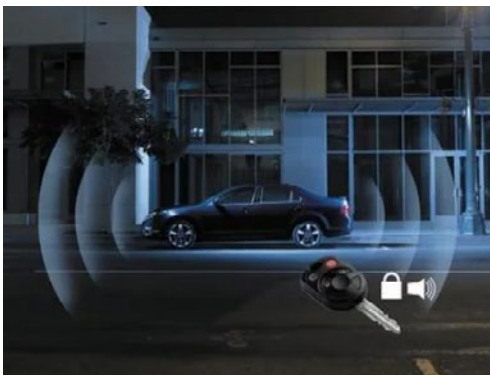

13B678
Enhances levels of lighting

Underbody Illumination by Lumen*

13D290
Courtesy light kit

Vehicle Security System

19A361
Ford Perimeter Plus

Keyless Entry*

14A626
Programmable keypad

Remote Start System