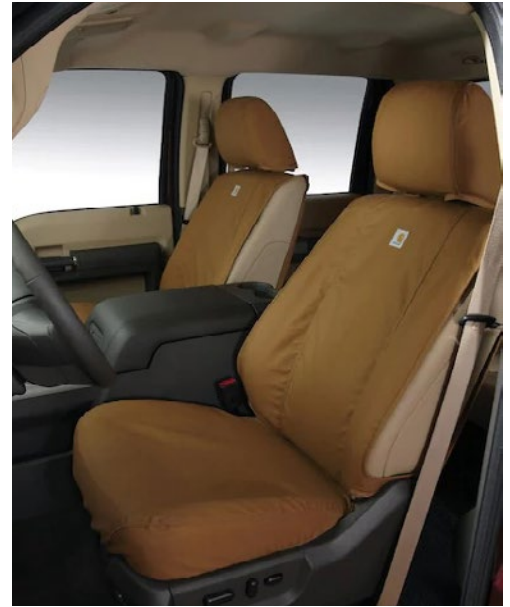

Seat Covers by Covercraft*

15600D20

Available in various colours and fitment options